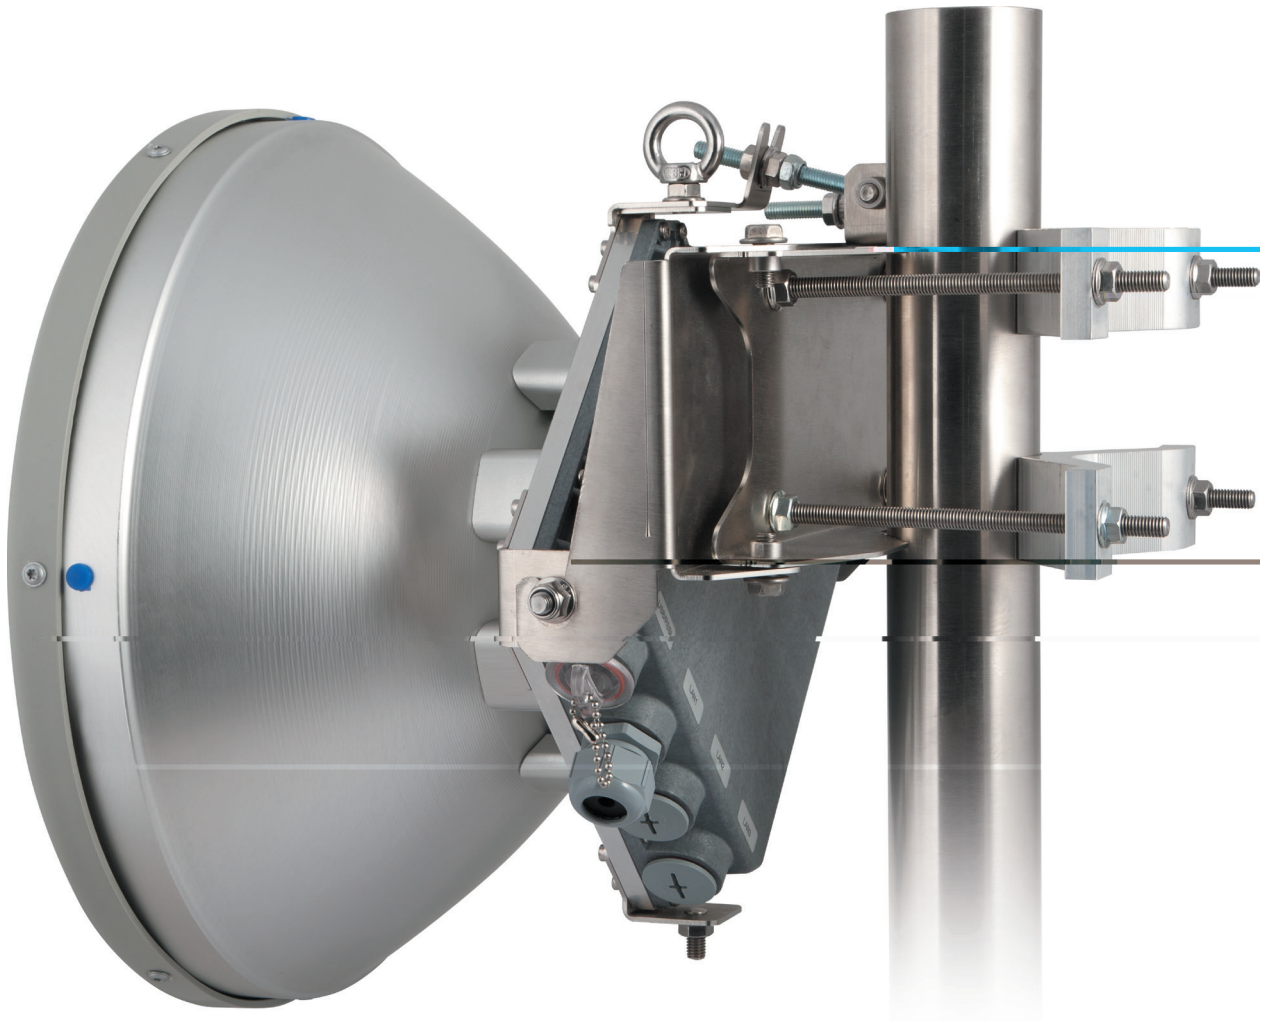

Integra-W

integrated carrier-grade microwave radio

- Integra-W supports channel bandwidth of up to 112 MHz and up to 1024QAM modulation support for network upgrades
- All-Outdoor radio includes radio, modem, PoE splitter with surge arrestor and integrated antenna in a single hardware design
- Direct radio and antenna integration guarantees weather-proof factory sealing and fast installation
- Carefully selected materials for best corrosion resistance and simplified installation with a 50% weight reduction compared to other microwave systems

Integra is an unbelievably light, energy efficient carrier-grade system that exemplifies an outstanding return on smart engineering - the synergy of high competence in radio electronics and materials science. Integration of next generation microwave radio with high and super high performance antennas into a single unit. It translates into a lower total cost of ownership, as well as less time spent on the installation site, and better reliability of the link even in densely served areas.